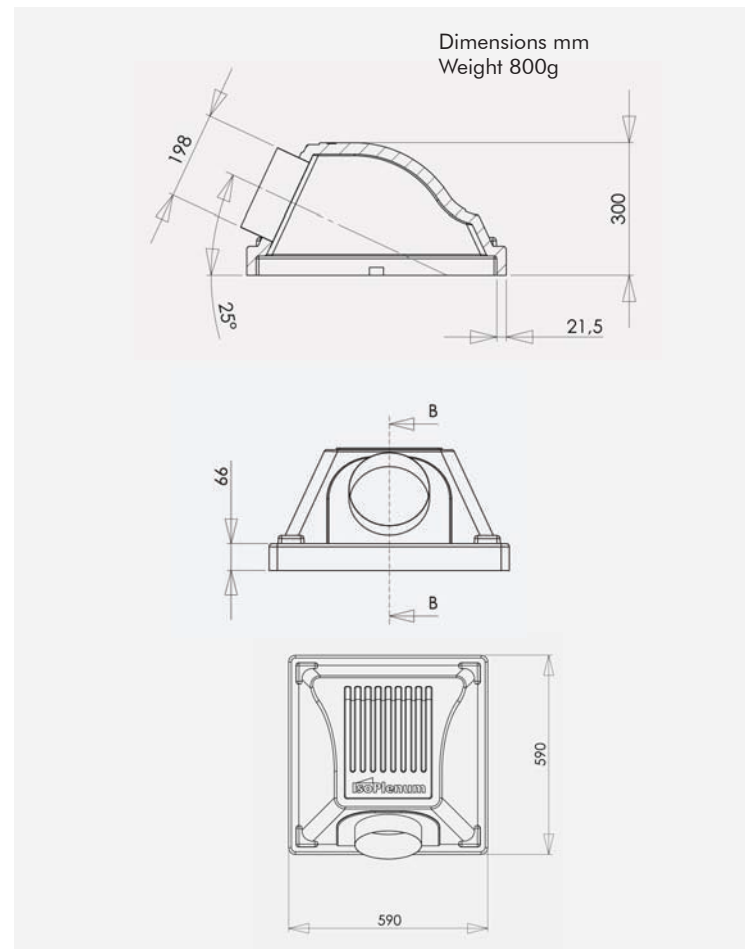

## Products

Type	Dimensions in mm	Wall Thickness in mm	Air Connection in mm	Max. Airflow in m <sup>3</sup> /hr
Iso Plenum	590 x 590 x 300	22	200	350
Reducer Spigot	200 > 160	n/a	n/a	n/a
Swirl - Small	598 x 598	n/a	n/a	400
Swirl - Large	598 x 598	n/a	n/a	600
Air Return Grill	598 x 598	n/a	n/a	550
Double sided tape	20mm x 25m	n/a	n/a	n/a